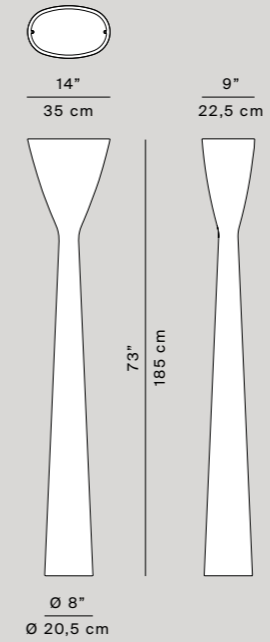

D38L

Carrara

D38L
foot dimmer

Light source	D38L	LED module 45W* 3000K CRI 80
Materials	Body in painted fire-retardant expanded polyurethane	
Structure finishes	<input type="radio"/> White	<input checked="" type="radio"/> Matt black
	 	