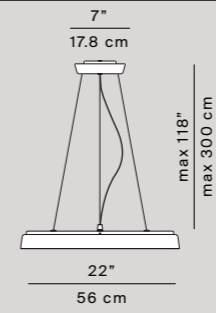

D81P

Compendium Plate

D81P
dimmable
phase cut or
push/DALI

D81PS
dimmable
phase cut or
push/DALI

Light source

D81P / D81PS

LED 75W* 2700K CRI 90

Materials