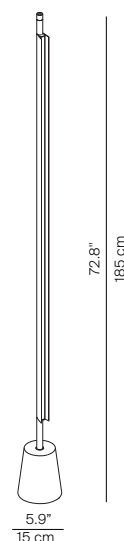

COMPENDIUM

design Daniel Rybakken

**LUCE
PLAN**

- Type: Floor
- Lamps: LED 25W 120V~ 60Hz
2700 or 3000K CRI 90
Foot dimmer
black finish: 716 lm
alu/brass finishes: 910 lm
- Product use: Indoor
- Materials: Profile in extruded aluminum anodized in various colors.
Base in die-cast zinc-alloy, dimmer mounted on the power cord
- Colors: Black, brass, aluminium
- Description: Compendium stands out for the evocative graphic-sculptural impact of its slim silhouette.

Marking: 

Reference code : Structure at 3000K

D81NT	1D81NT000030	brass
	1D81NT000020	alu
	1D81NT000001	black

Structure at 2700K

D81NTW	1D81NTW00030	brass
	1D81NTW00020	alu
	1D81NTW00001	black

Base

D81/1N	1D81N/100501	black
--------	--------------	-------

D81NT

(*) The LED lamps cannot be changed in the luminaire.
Power consumption by device

Foot dimmer