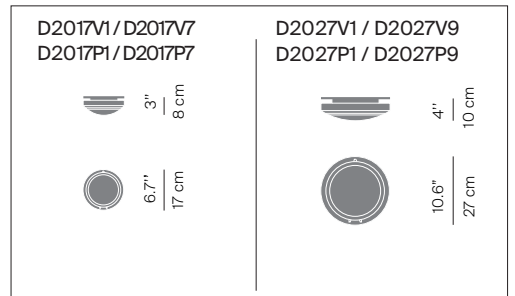

Reference code:	indoor structure			
D2017V1	1D2017V01019	polished		
	1D2017V01020	painted alu	232 lm	
	1D2017V01040	satine bronze		
D2017V7	1D2017V07019	polished		
	1D2017V07020	painted alu	809 lm	
	1D2017V07040	satine bronze		
D2027V1	1D2027V01019	polished		
	1D2027V01020	painted alu	720 lm	
	1D2027V01040	satine bronze		
D2027V9	1D2027V09019	polished		
	1D2027V09020	painted alu	964 lm	
	1D2027V09040	satine bronze		
outdoor structure				
D2017P1	1D2017P01020	painted alu	441 lm	
D2017P7	1D2017P07020	painted alu	441 lm	
D2027P1	1D2027P01020	painted alu		
D2027P9	1D2027P09020	painted alu	568 lm	
D2038P2	1D2038P02020	painted alu		