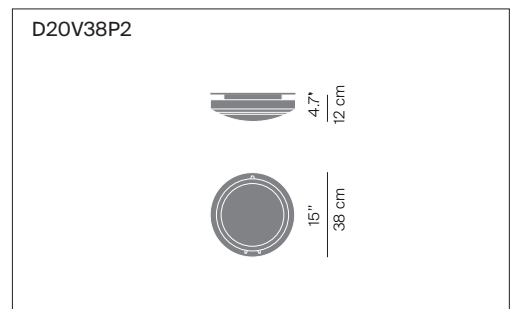

Certifications: **IP65** For outdoor versions only.

Insulation class and mark:

Rating: D2017P1, D2017V1, D2027P1, D2027V1, D2038P2 220-240 V ~ 50/60 Hz
D2017P1, D2017V1 220-240 V ~ 50/60 Hz, 12W
D2027P9, D2027V9 220-240 V ~ 50/60 Hz, 17W

Reference code:	indoor structure			
D2017V1	1D2017V01019	polished		
	1D2017V01020	painted alu	232 lm	
	1D2017V01040	satine bronze		
D2017V7	1D2017V07019	polished		
	1D2017V07020	painted alu	809 lm	
	1D2017V07040	satine bronze		
D2027V1	1D2027V01019	polished		
	1D2027V01020	painted alu	720 lm	
	1D2027V01040	satine bronze		
D2027V9	1D2027V09019	polished		
	1D2027V09020	painted alu	964 lm	
	1D2027V09040	satine bronze		
outdoor structure				
D2017P1	1D2017P01020	painted alu	441 lm	
D2017P7	1D2017P07020	painted alu	441 lm	
D2027P1	1D2027P01020	painted alu		
D2027P9	1D2027P09020	painted alu	568 lm	
D2038P2	1D2038P02020	painted alu