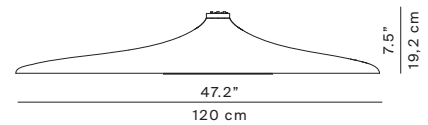

SOLEIL NOIR

Design Studio Odile Decq

**LUCE
PLAN**

Type: Suspension

Light source: LED 35W 3000K 1728 lm
dimmable 0-10V 120/277V~

Product use: Indoor

Materials: molded polyurethane foam

Colors: white or black
optic disc black

Marking: 

Reference code: Structure
D89p 1D890P000535 black
1D890P000502 white

D89p

weight 13.45 lb