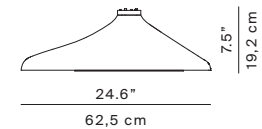

SOLEIL NOIR

Design Studio Odile Decq

**LUCE
PLAN**

Type: Suspension

Light source: LED 35W 3000K 1728 lm
dimmable 0-10V 120/277V~

Product use: Indoor

Materials: molded polyurethane foam

Colors: white or black
optic disc black

Marking: 

Reference code: Structure
D89p 1D890P000535 black
1D890P000502 white

D89p

weight 13.45 lb