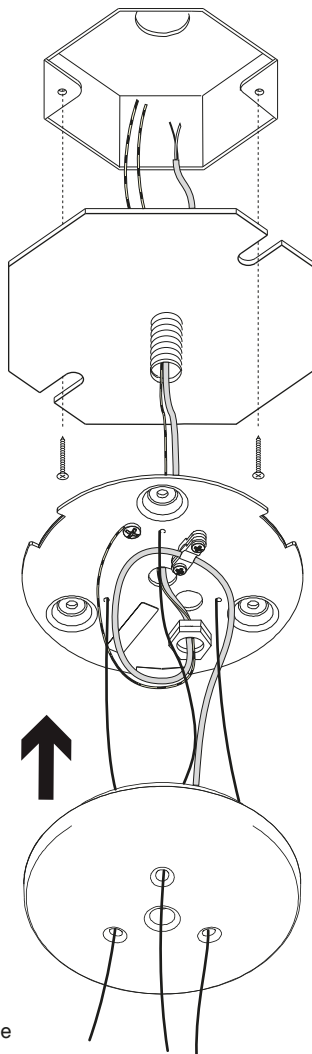

1.2

N white
blanc
blanco

L black
noir
negro

⏏ yellow/green
jaune/vert
amarillo/verde