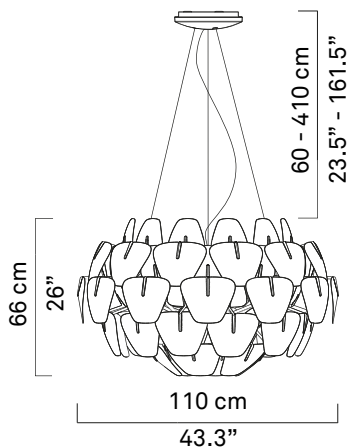

# HOPE

design Francisco Gomez Paz / Paolo Rizzatto

**LUCE  
PLAN**

D66

D66/42

x 1

x 1

x 1

x 3

x 1

x 2

x 42

x 42

x 42

kg 7 kg

lb 15.4 lb

## 3

3.1

3.2

4

x1

x2