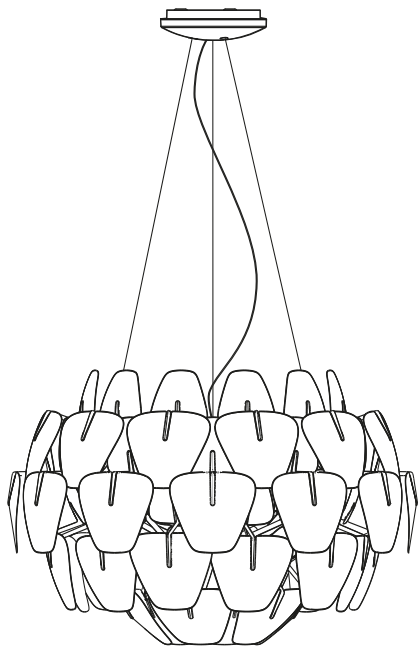

# HOPE

design Francisco Gomez Paz / Paolo Rizzatto

**LUCE  
PLAN**

D66

D66/42

x 1

x 1

x 1

x 3

x 1

x 2

x 42

x 42

x 42

kg 7 kg

lb 15.4 lb