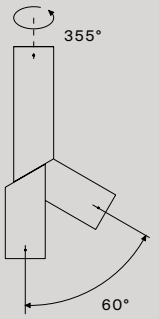

E06

E06

E06100

dimnable
push dim/DALI
or phase cut (only for
GU10 light source)
weight 1,70 Kg

E06150

electrified track fixture
dimnable
push dim/DALI
or phase cut (only for
GU10 light source)
weight 1,80 kg

E06100

Ø2.7"
Ø7cm

E06150

Ø2.7"
Ø7cm

TECHNICAL DATA

Light source

E06100 / E06150

LED module COB 11W 2700K (beam 45° or 56°) CRI 90