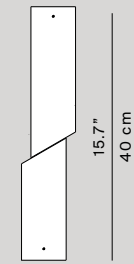

E06

E06

E06100

dimnable
push dim/DALI
or phase cut (only for
GU10 light source)
weight 1,70 Kg

E06150

electrified track fixture
dimnable
push dim/DALI
or phase cut (only for
GU10 light source)
weight 1,80 kg

E06100

Ø2.7"
Ø7cm

E06150

Ø2.7"
Ø7cm

TECHNICAL DATA

Light source

E06100 / E06150

LED module COB 11W 2700K (beam 45° or 56°) CRI 90

LED module dim to warm 11W 3000K → 1800K (beam 30° or 42°) CRI 97

LED GU10 dimmable

Materials

Aluminium extrusion cylindrical body

Structure finishes

Matt white
 Matt black
 Matt alu
 Matt brass

CE