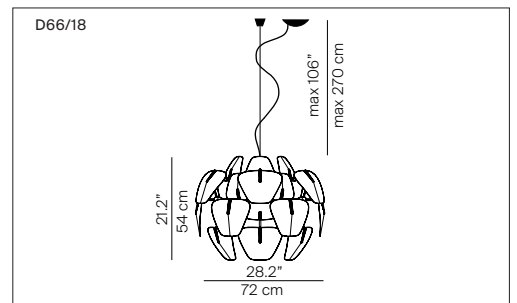

HOPE

design Francisco Gomez Paz / Paolo Rizzatto

**LUCE
PLAN**

Type: Suspension

Light source: D66/12 - D66/18 150W A-21, 150W T-10, 15W E26 SBLED
D66/42 3 x 150W A-21, 3X150W T-10, 3X15W E26 SBLED
D66/105 5 x 150W A-21, 5X150W T-10, 5X15W E26 SBLED

Product use: Indoor

Materials: Structure in polished stainless steel and polycarbonate arms, methacrylate prismatic lenses

Colors: Transparent

Description: Incredibly light and easy to dismantle, Hope presents the magic of traditional chandeliers, reinterpreting them with sophisticated modern technologies and contemporary materials. A series of thin methacrylate Fresnel lenses multiply the light from the light source, recreating a pleasant, glittery and party-like atmosphere, sprinkled with thousands of tiny reflections.

Marking:

Reference code: D66/12 1D6612S00500
D66/18 1D6618S00500
D66/42 1D6642S00500
D66/105 1D66105S0500