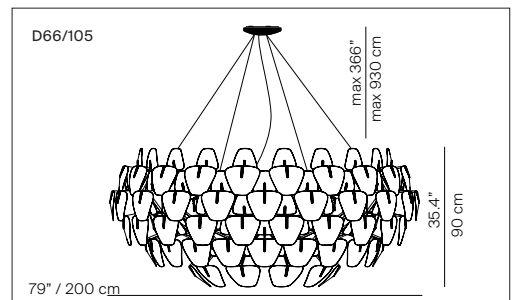

HOPE

design Francisco Gomez Paz / Paolo Rizzatto

**LUCE
PLAN**

Type: Suspension

Light source: D66/12 - D66/18 150W A-21, 150W T-10, 15W E26 SBLED
D66/42 3 x 150W A-21, 3X150W T-10, 3X15W E26 SBLED
D66/105 5 x 150W A-21, 5X150W T-10, 5X15W E26 SBLED

Product use: Indoor

Materials: Structure in polished stainless steel and polycarbonate arms, methacrylate prismatic lenses

Colors: Transparent

Description: Incredibly light and easy to dismantle, Hope presents the magic of traditional chandeliers, reinterpreting them with sophisticated modern technologies and contemporary materials. A series of thin methacrylate Fresnel lenses multiply the light from the light source, recreating a pleasant, glittery and party-like atmosphere, sprinkled with thousands of tiny reflections.

Marking:

Reference code: D66/12 1D6612S00500
D66/18 1D6618S00500
D66/42 1D6642S00500
D66/105 1D66105S0500