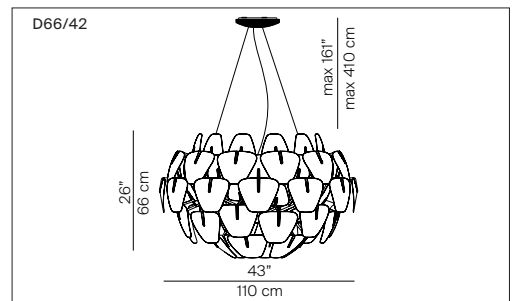

HOPE

design Francisco Gomez Paz / Paolo Rizzatto

**LUCE
PLAN**

Type: Suspension

Light source: D66/12 - D66/18 150W A-21, 150W T-10, 15W E26 SBLED
D66/42 3 x 150W A-21, 3X150W T-10, 3X15W E26 SBLED
D66/105 5 x 150W A-21, 5X150W T-10, 5X15W E26 SBLED

Product use: Indoor

Materials: Structure in polished stainless steel and polycarbonate arms, methacrylate prismatic lenses

Colors: Transparent

Description: Incredibly light and easy to dismantle, Hope presents the magic of traditional chandeliers, reinterpreting them with sophisticated modern technologies and contemporary materials. A series of thin methacrylate Fresnel lenses multiply the light from the light source, recreating a pleasant, glittery and party-like atmosphere, sprinkled with thousands of tiny reflections.

Marking:

Reference code: D66/12 1D6612S00500
D66/18 1D6618S00500
D66/42 1D6642S00500
D66/105 1D66105S0500