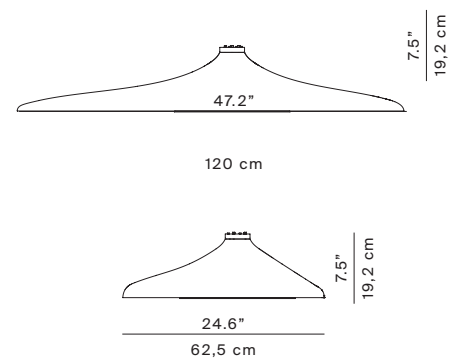

SOLEIL NOIR

Design Odile Decq

**LUCE
PLAN**

Type:	Ceiling
Light Source:	LED 35W ⁽¹⁾ 3000K CRI 80 1728 lm push dimmer/DALI
Product use:	Indoor
Materials:	molded polyurethane foam
Colors:	white, black
Description:	Soleil Noir is a lamp that interprets the theme of the chandelier through a technological, futuristic vision. It comes with an avant-garde optical system to guarantee the uniform spread of light on the diffuser.

Insulation class and mark: 

Rating: 220-240 V ~ 50/60 Hz, 35W

Reference code: Structure
D89p 1D890P000035 black
1D890P000002 white

D89p

weight 6,10 Kg

⁽¹⁾ Power consumption by device