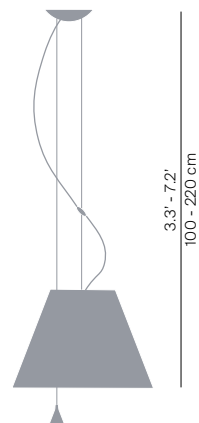

# COSTANZA

design Paolo Rizzato

**LUCE  
PLAN**

Type:	Suspension
Light source:	D13 s. 105W HSGSA E27 LED E27
	D13 sa.s. 105W HSGSA E27 LED filament E27
Product use:	Indoor
Materials:	Aluminium body, interchangeable polycarbonate silkscreened shade, steel counterweight (only for up and down version D13 sa.s.)
Colors:	Structure in alu Shade in white, comfort green, edgy pink, mistic white, soft skin, shaded stone, primary red, liquorice black, petroleum blue, smart yellow, concrete grey
Description:	Elegant and light, this lamp emits a pleasant warm light through a silk/screened polycarbonate shade. The lamp's height may be adjusted by means of a characteristic stainless steel counterweight.

Insulation class and marks: 

Rating: 220-240 V ~ 50/60 Hz

Reference code:	Structure
D13 s	1D13NS000020 alu
D13 sa s	1D13NSA20020 alu
	Shade
D13/1	9D1301511702 white
	Mezzo Tono collection
D13/1	9D1301511737 comfort green
	9D1301511724 edgy pink
	9D1301511734 mistic white
	9D1301511738 soft skin
	9D1301511739 shaded stone
	Radieuse collection
D13/1	9D1301511708 primay red
	9D1301511701 liquorice black
	9D1301511736 petroleum blue
	9D1301511706 smart yellow
	9D1301511705 concrete grey

D13 s.

weight 0,78 kg

D13 sa.s.

weight 0,96 Kg  
ceiling rose ø11,6cm - h. 3 cm