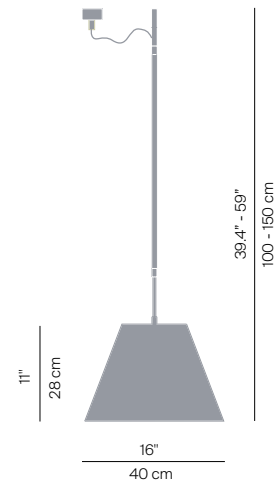

# COSTANZA

design Paolo Rizzato

**LUCE  
PLAN**

Type:	Suspension
Light source:	D13 s. 105W HSGSA E27 LED E27
	D13 sa.s. 105W HSGSA E27 LED filament E27
Product use:	Indoor
Materials:	Aluminium body, interchangeable polycarbonate silkscreened shade, steel counterweight (only for up and down version D13 sa.s.)
Colors:	Structure in alu Shade in white, comfort green, edgy pink, mistic white, soft skin, shaded stone, primary red, liquorice black, petroleum blue, smart yellow, concrete grey
Description:	Elegant and light, this lamp emits a pleasant warm light through a silk/screened polycarbonate shade. The lamp's height may be adjusted by means of a characteristic stainless steel counterweight.

D13 s.

weight 0,78 kg

D13 sa.s.

weight 0,96 Kg  
ceiling rose ø11,6cm - h. 3 cm